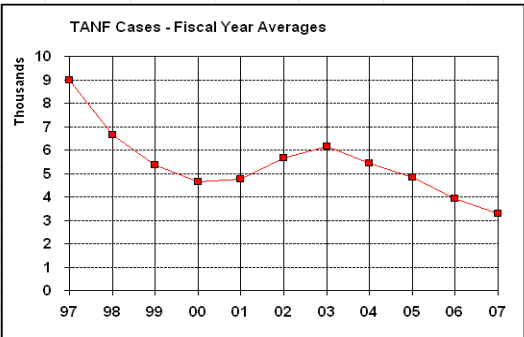

TEMPORARY ASSISTANCE FOR NEEDY FAMILIES

Figure 1

NOVEMBER 2007

Decrease in caseloads for August 2005 due to Blackfeet reservation doing its own Cash Assistance program which affects Glacier and Pondera counties.