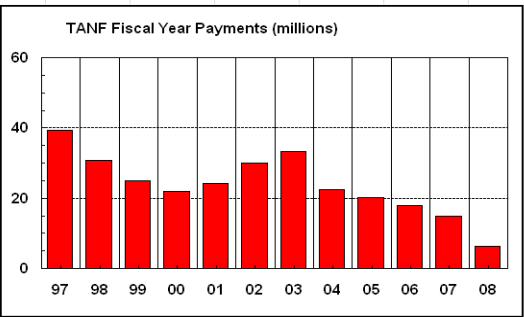

TEMPORARY ASSISTANCE FOR NEEDY FAMILIES

Figure 1

NOVEMBER 2007

Decrease in caseloads for August 2005 due to Blackfeet reservation doing its own Cash Assistance program which affects Glacier and Pondera counties.