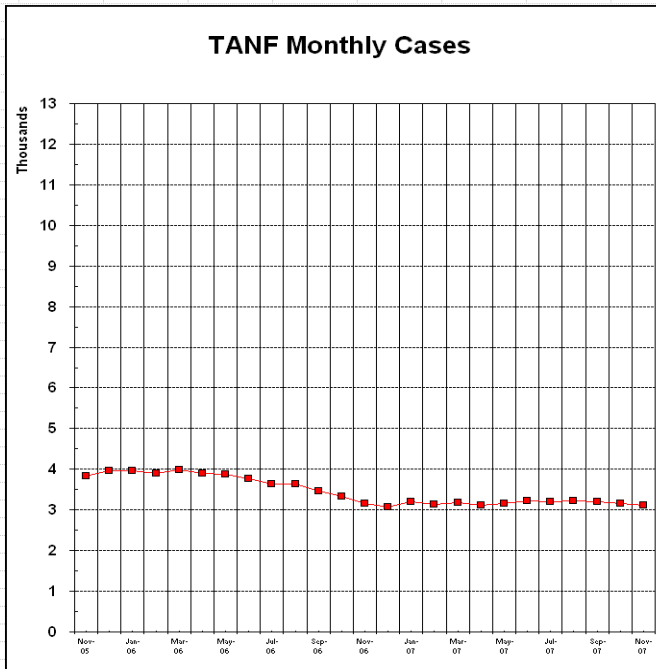

TEMPORARY ASSISTANCE FOR NEEDY FAMILIES

Figure 1

NOVEMBER 2007

Decrease in caseloads for August 2005 due to Blackfeet reservation doing its own Cash Assistance program which affects Glacier and Pondera counties.